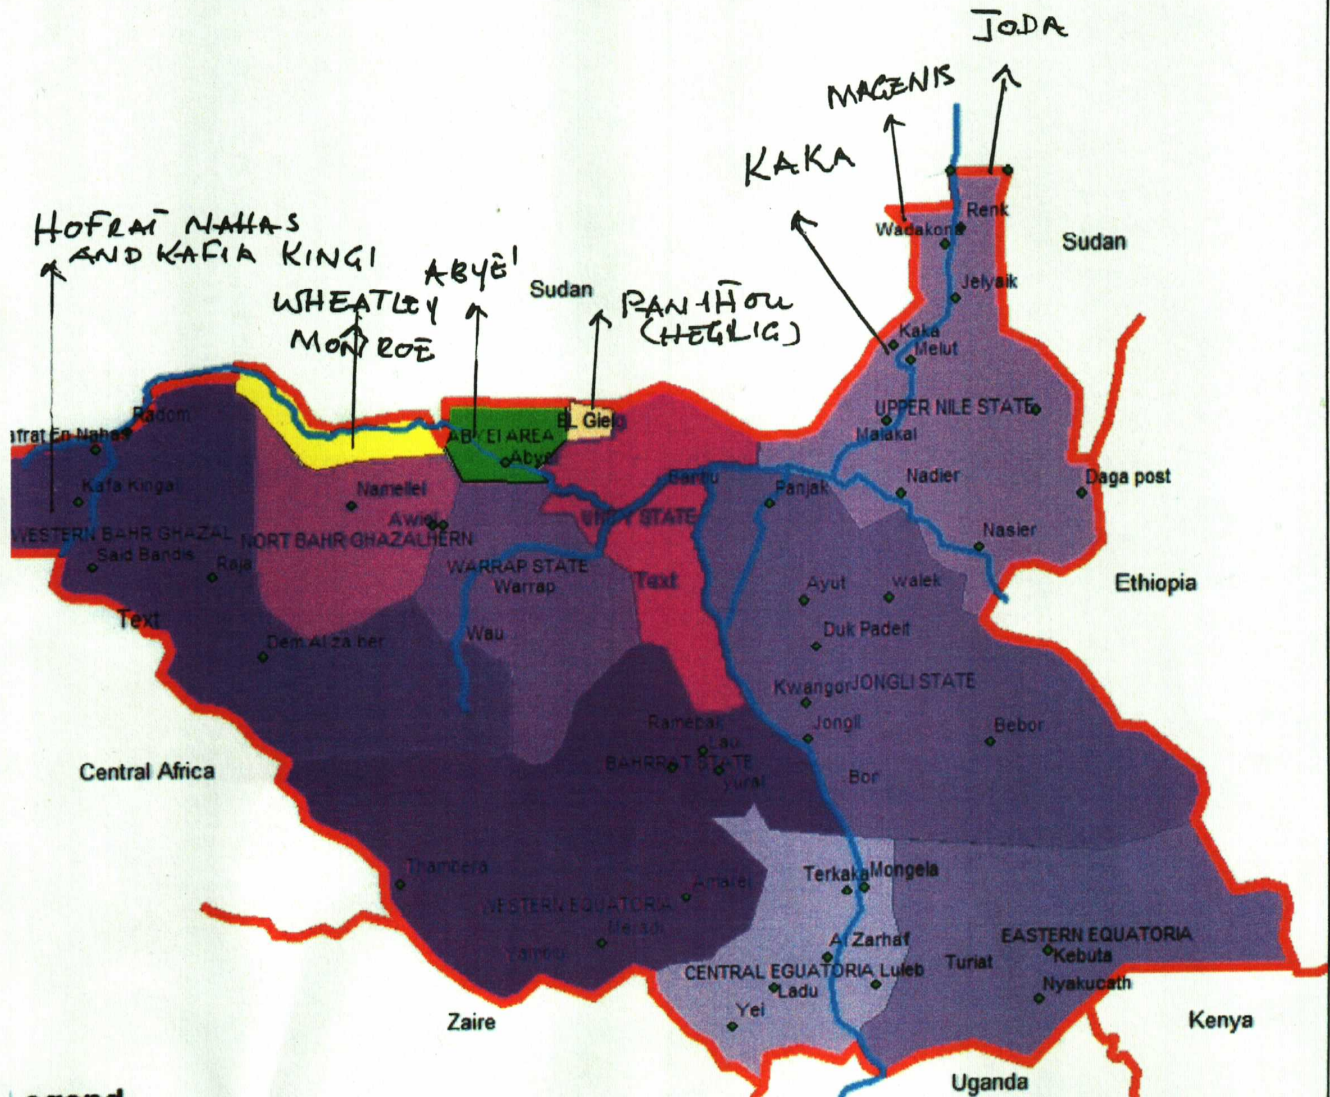

SOUTH SUDAN GENERAL VIEW

Legend

- El Giegl
- small_town
- RIVER
- INTERNAT_BOUNDARY
- North Bah. Disputed

- STATE_SOUTH**
- <all other values>
- STATE_NAME**
- WARRAP STATE
 - BAHRRAT STATE
 - CENTRAL EGUATORIA

- EASTERN EQUATORIA
- JONGLI STATE
- NORT BAHR GHAZALHERN
- UNITY STATE
- UPPER NILE STATE
- WESTERN BAHR GHAZAL
- WESTERN EQUATORIA
- STATE COPTAI

Eng. James Laa Ajarial
South - North Sudan Border
June 2011